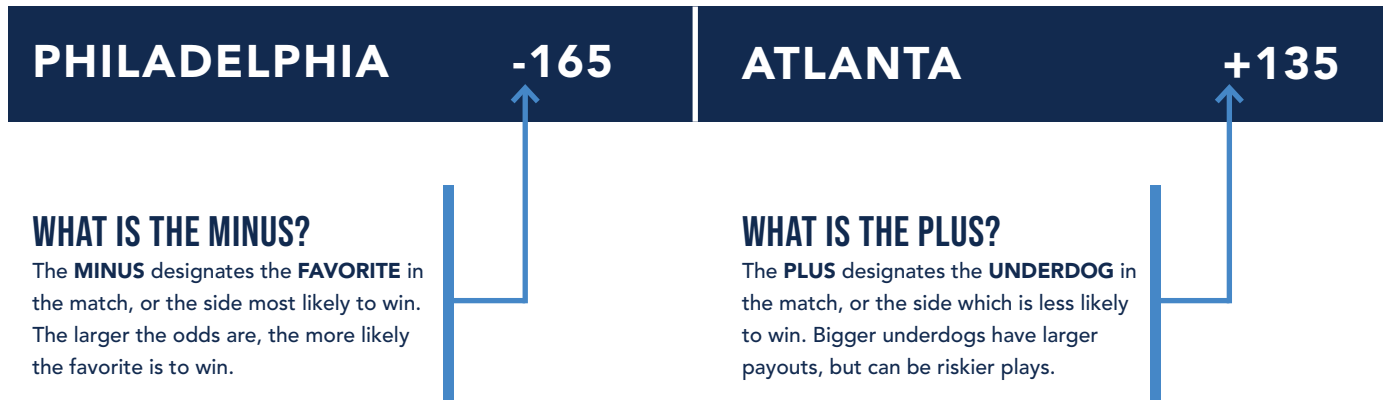

UNDERSTANDING THE ODDS

SPORTS BETTING FUNDAMENTALS

WHAT ARE THE ODDS?

TwinSpires uses the American odds system, which displays the price of a wager based on bets of $100. Odds for an underdog are represented by a "plus" sign and indicate how much you would win if you bet $100. Favorites are designated by a "minus" sign, where the odds reflect how much you have to wager in order to win $100.

	ODDS	WAGER	WINNINGS
PHI	-165	= $165	TO WIN $100
ATL	+150	= $100	TO WIN $150

WHAT DO PLUS & MINUS MEAN?

You do not have to wager $100 every time. The American odds system simply shows the ratio of risk/reward. The bet slip in the sportsbook will also calculate winnings for you before you lock in your bet.